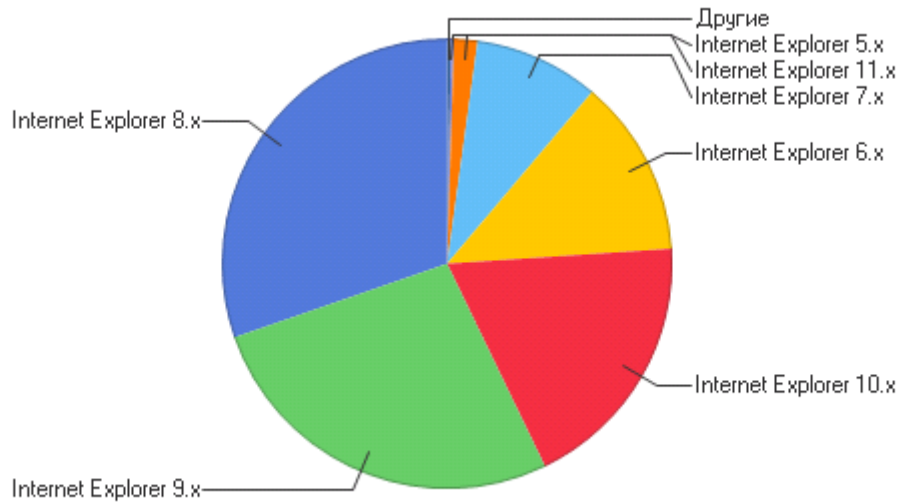

Версии Internet Explorer