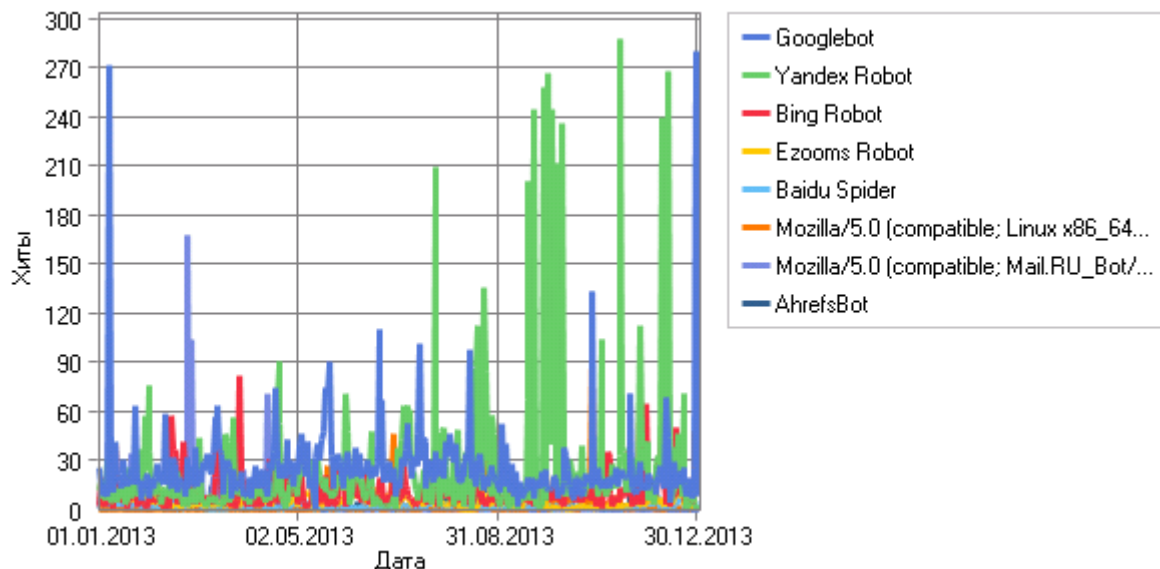

Активность роботов по дням