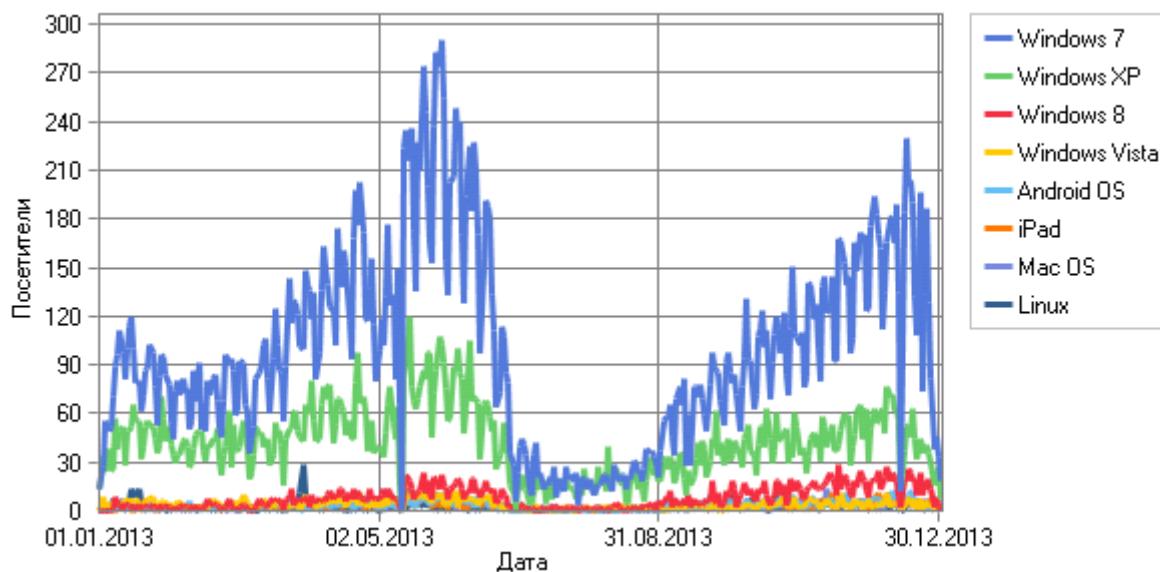

1	Google Chrome	1	1	100,00%
Индонезия				
1	Firefox	1	1	100,00%
Марокко				
1	Internet Explorer	1	1	100,00%
ЮАР				
1	Google Chrome	1	1	100,00%
Греция				
1	Mobile Safari	1	1	100,00%
Афганистан				
1	Google Chrome	1	1	100,00%
Мальдивские острова				
1	Mobile Safari	2	1	100,00%
Ямайка				
1	Internet Explorer	1	1	100,00%
Новая Зеландия				
1	Mobile Safari	1	1	100,00%
Кот Д'Ивуар				
1	Google Chrome	33	1	100,00%
Колумбия				
1	Firefox	1	1	100,00%
Филиппины				
1	Internet Explorer	1	1	100,00%
Пакистан				
1	Internet Explorer	6	1	100,00%
Албания				
1	Internet Explorer	3	1	100,00%
Сенегал				
1	Firefox	1	1	100,00%
Эквадор				
1	Google Chrome	30	1	100,00%
Шри-Ланка				
1	Google Chrome	1	1	100,00%
Ливия				
1	Google Chrome	1	1	100,00%
Босния и Герцеговина				
1	Firefox	6	1	100,00%

Операционные системы

Использование операционных систем по дням