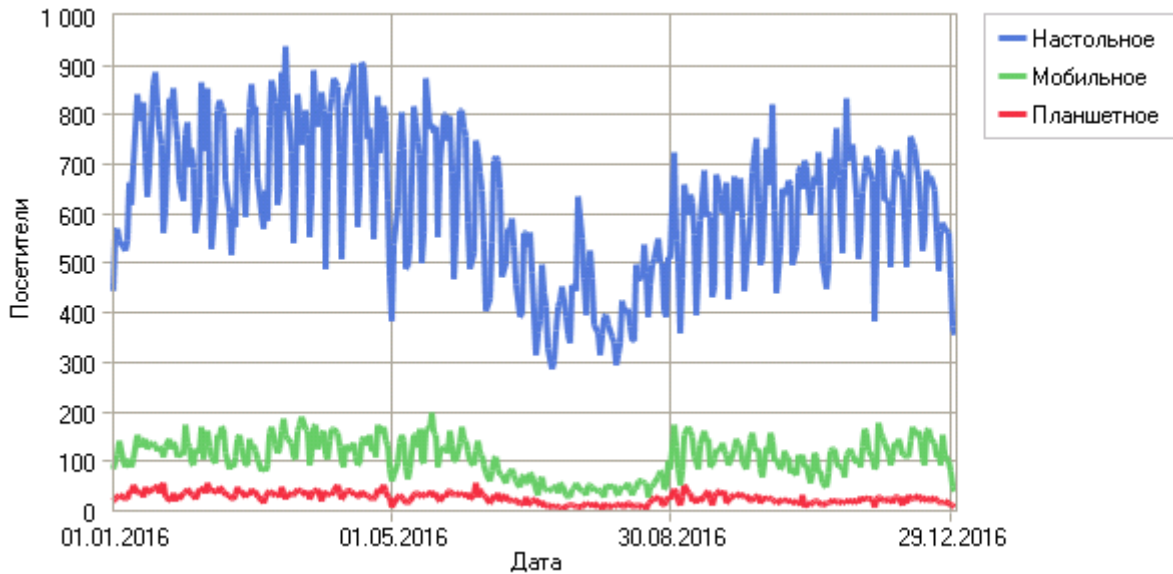

3	Firefox	4	1	25,00%
4	Mozilla/4.61 [de] (OS/2; I)	1	1	25,00%
AIX				
1	NCSA_Mosaic/2.7b4 (X11;AIX 1 000180663000)	2	2	50,00%
2	Netscape	1	1	25,00%
3	Mozilla/3.0 (X11; I; AIX 2)	1	1	25,00%
OSF1				
1	Netscape	1	1	100,00%

Типы устройств

Типы устройств по дням

Типы устройств